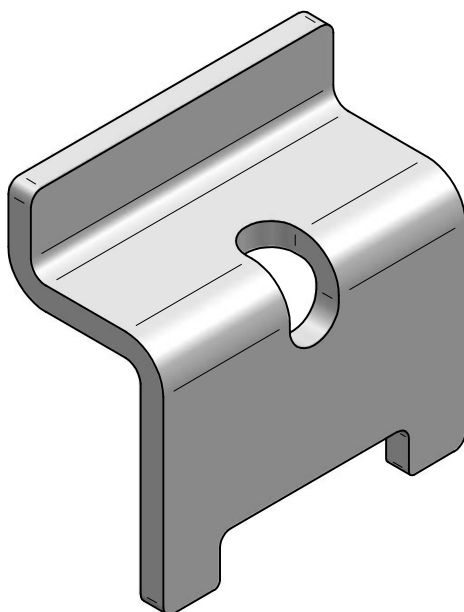

Splice or square support channel

Splice or square support channel		
Description	Art. no	Weight kg
Splice og square support channel	BVS2674	0,56

Ceiling bracket

Ceiling bracket		
Description	Art. no	Weight kg
Ceiling bracket	BVS1210	0,27

Beam clamp

Beam clamp		
Description	El. no	Weight kg
Beam clamp	BVS1212	0,375

Bolted starter

Bolted starter		
Description	Art. no	Weight kg
Bolted starter	BVS1211	0,475

Special bracket big

Special bracket big		
Description	Art. no	Weight kg
Special bracket big	BVS1213	1,8

Welding bracket for square channel

Welding bracket for square channel		
Description	El. no	Weight kg
Welding bracket for sq. channel	BVS2672	1,56

Welding bracket

Welding bracket		
Description	Art. no	Weight kg
Welding bracket	BVS2670	1,33