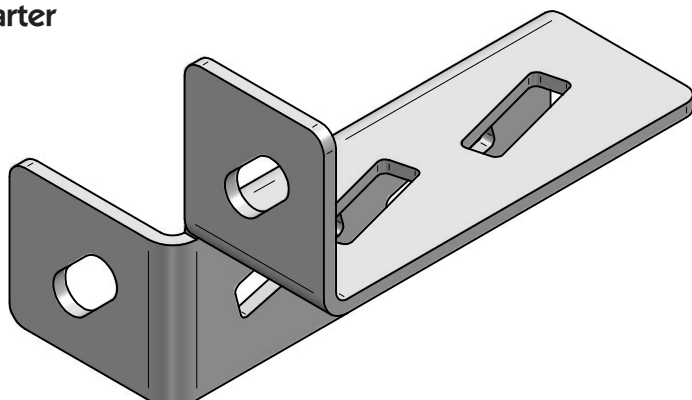

Splice or square support channel

Splice or square support channel		
Description	Art. no	Weight kg
Splice og square support channel	BVS2674	0,56

Ceiling bracket

Ceiling bracket		
Description	Art. no	Weight kg
Ceiling bracket	BVS1210	0,27

Beam clamp

Beam clamp		
Description	El. no	Weight kg
Beam clamp	BVS1212	0,375

Bolted starter

Bolted starter		
Description	Art. no	Weight kg
Bolted starter	BVS1211	0,475

Special bracket big

Special bracket big		
Description	Art. no	Weight kg
Special bracket big	BVS1213	1,8