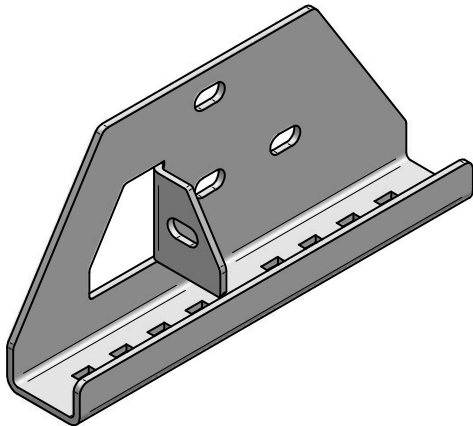

14.11.2016

BVS HVAC PRODUCTS

BVS as

Industriveien 29, 2020 Skedsmokorset, Norway

Tel: +47 64 83 89 89 Fax: +47 64 83 89 99 E-mail: post@bvscm.no Web: www.bvscm.no

Special bracket small

Special bracket small		
Description	El. no	Weight kg
Special bracket small	BVS1214	1,258

Splice or square support channel

Splice or square support channel		
Description	Art. no	Weight kg
Splice og square support channel	BVS2674	0,56

Ceiling bracket

Ceiling bracket		
Description	Art. no	Weight kg
Ceiling bracket	BVS1210	0,27

Beam clamp

Beam clamp		
Description	El. no	Weight kg
Beam clamp	BVS1212	0,375

Bolted starter

Bolted starter		
Description	Art. no	Weight kg
Bolted starter	BVS1211	0,475

Special bracket big

Special bracket big		
Description	Art. no	Weight kg
Special bracket big	BVS1213	1,8