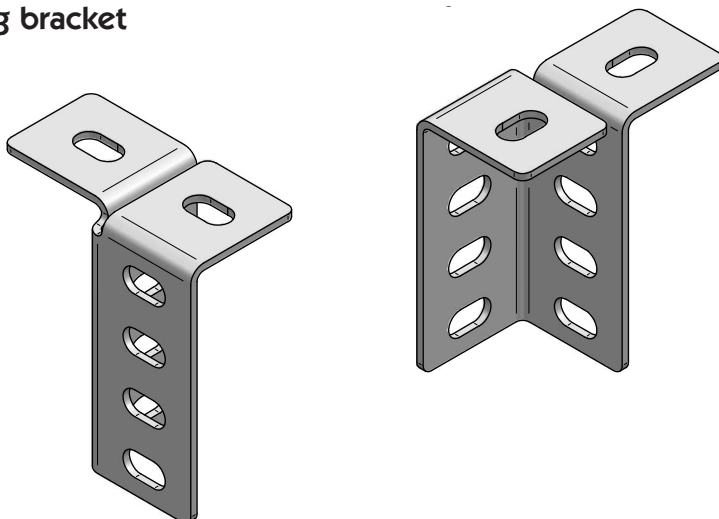

14.11.2016

BVS HVAC PRODUCTS

BVS as

Industriveien 29, 2020 Skedsmokorset, Norway

Tel: +47 64 83 89 89 Fax: +47 64 83 89 99 E-mail: post@bvscm.no Web: www.bvscm.no

Special bracket small

Special bracket small		
Description	El. no	Weight kg
Special bracket small	BVS1214	1,258

Splice or square support channel

Splice or square support channel		
Description	Art. no	Weight kg
Splice og square support channel	BVS2674	0,56

Ceiling bracket

Ceiling bracket		
Description	Art. no	Weight kg
Ceiling bracket	BVS1210	0,27

Beam clamp

Beam clamp		
Description	El. no	Weight kg
Beam clamp	BVS1212	0,375

Bolted starter

Bolted starter		
Description	Art. no	Weight kg
Bolted starter	BVS1211	0,475

Special bracket big

Special bracket big		
Description	Art. no	Weight kg
Special bracket big	BVS1213	1,8