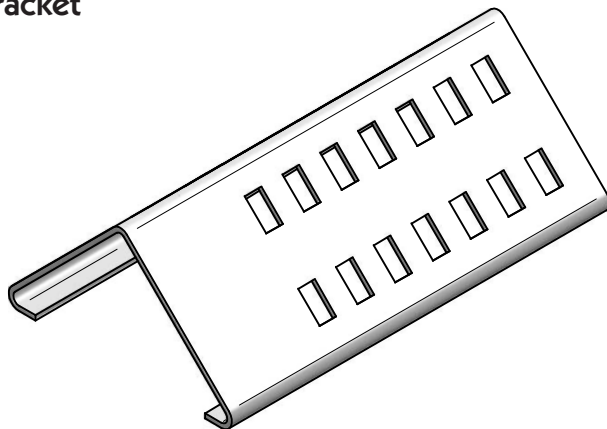

Welding bracket

Welding bracket		
Description	Art. no	Weight kg
Welding bracket	BVS2670	1,33