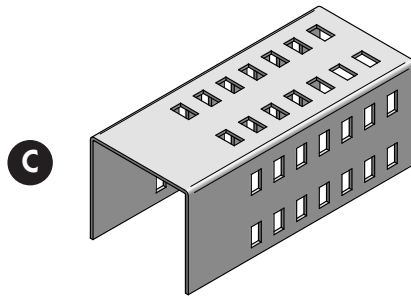

Welding bracket for square channel