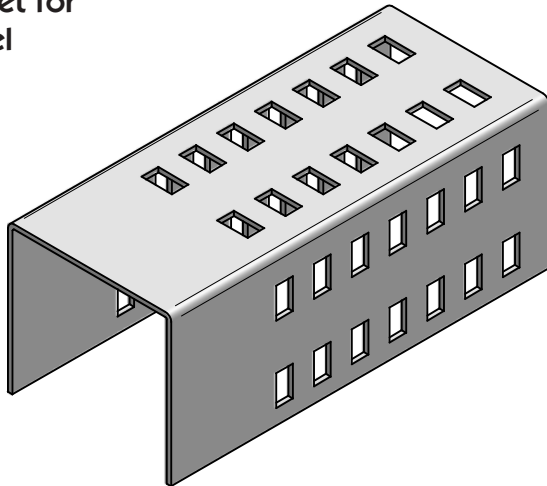

Welding bracket for square channel

Welding bracket for square channel		
Description	El. no	Weight kg
Welding bracket for sq. channel	BVS2672	1,56