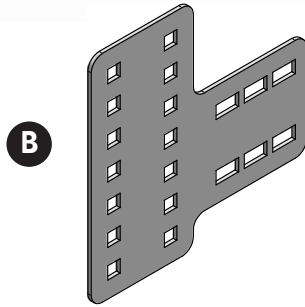

Beam clamp

Beam clamp		
Description	El. no	Weight kg
Beam clamp	BVS1212	0,375

Bolted starter

Bolted starter		
Description	Art. no	Weight kg
Bolted starter	BVS1211	0,475

Special bracket big

Special bracket big		
Description	Art. no	Weight kg
Special bracket big	BVS1213	1,8

Welding bracket for square channel

Welding bracket for square channel		
Description	El. no	Weight kg
Welding bracket for sq. channel	BVS2672	1,56

Welding bracket

Welding bracket		
Description	Art. no	Weight kg
Welding bracket	BVS2670	1,33

Square support channel

Square support channel

Description	El. no	Weight kg
Square support channel	BVS2673	11,0

Splice or square support channel

Splice or square support channel

Description	Art. no	Weight kg
Splice og square support channel	BVS2674	0,56