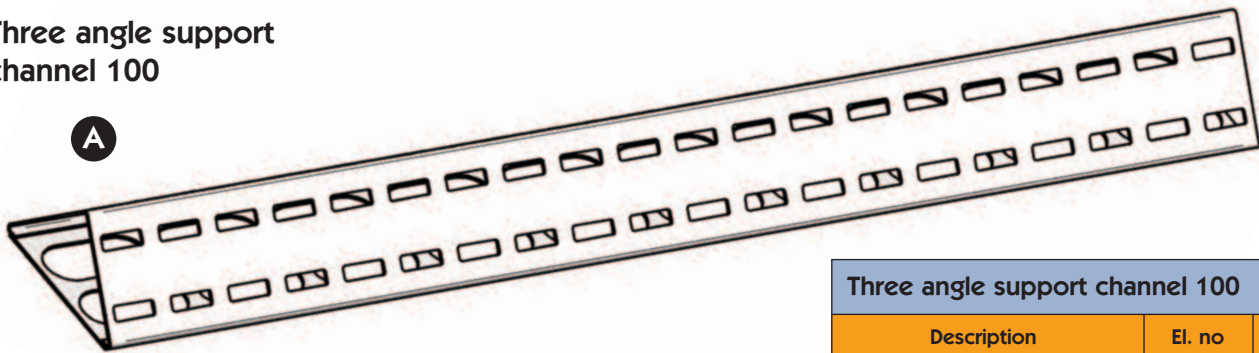

Welding bracket for square channel

Welding bracket for square channel

Description	El. no	Weight kg
Welding bracket for sq. channel	BVS2672	1,56

Three angle support channel 100

Three angle support channel 100		
Description	El. no	Weight kg
Square angle support channel 100	BVS2671	4,0