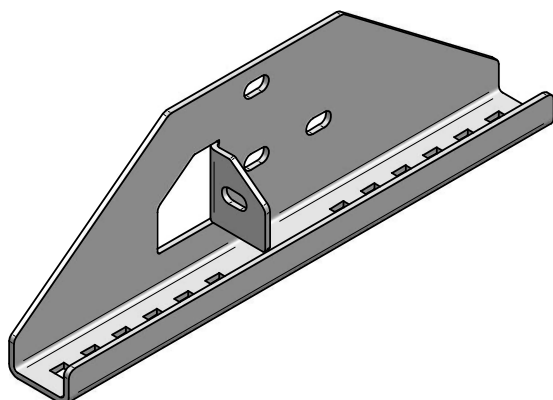

Splice or square support channel

Splice or square support channel		
Description	Art. no	Weight kg
Splice og square support channel	BVS2674	0,56

Ceiling bracket

Ceiling bracket		
Description	Art. no	Weight kg
Ceiling bracket	BVS1210	0,27

Beam clamp

Beam clamp		
Description	El. no	Weight kg
Beam clamp	BVS1212	0,375

Bolted starter

Bolted starter		
Description	Art. no	Weight kg
Bolted starter	BVS1211	0,475

Special bracket big

Special bracket big		
Description	Art. no	Weight kg
Special bracket big	BVS1213	1,8

Welding bracket for square channel

Welding bracket for square channel		
Description	El. no	Weight kg
Welding bracket for sq. channel	BVS2672	1,56

Welding bracket

Welding bracket		
Description	Art. no	Weight kg
Welding bracket	BVS2670	1,33