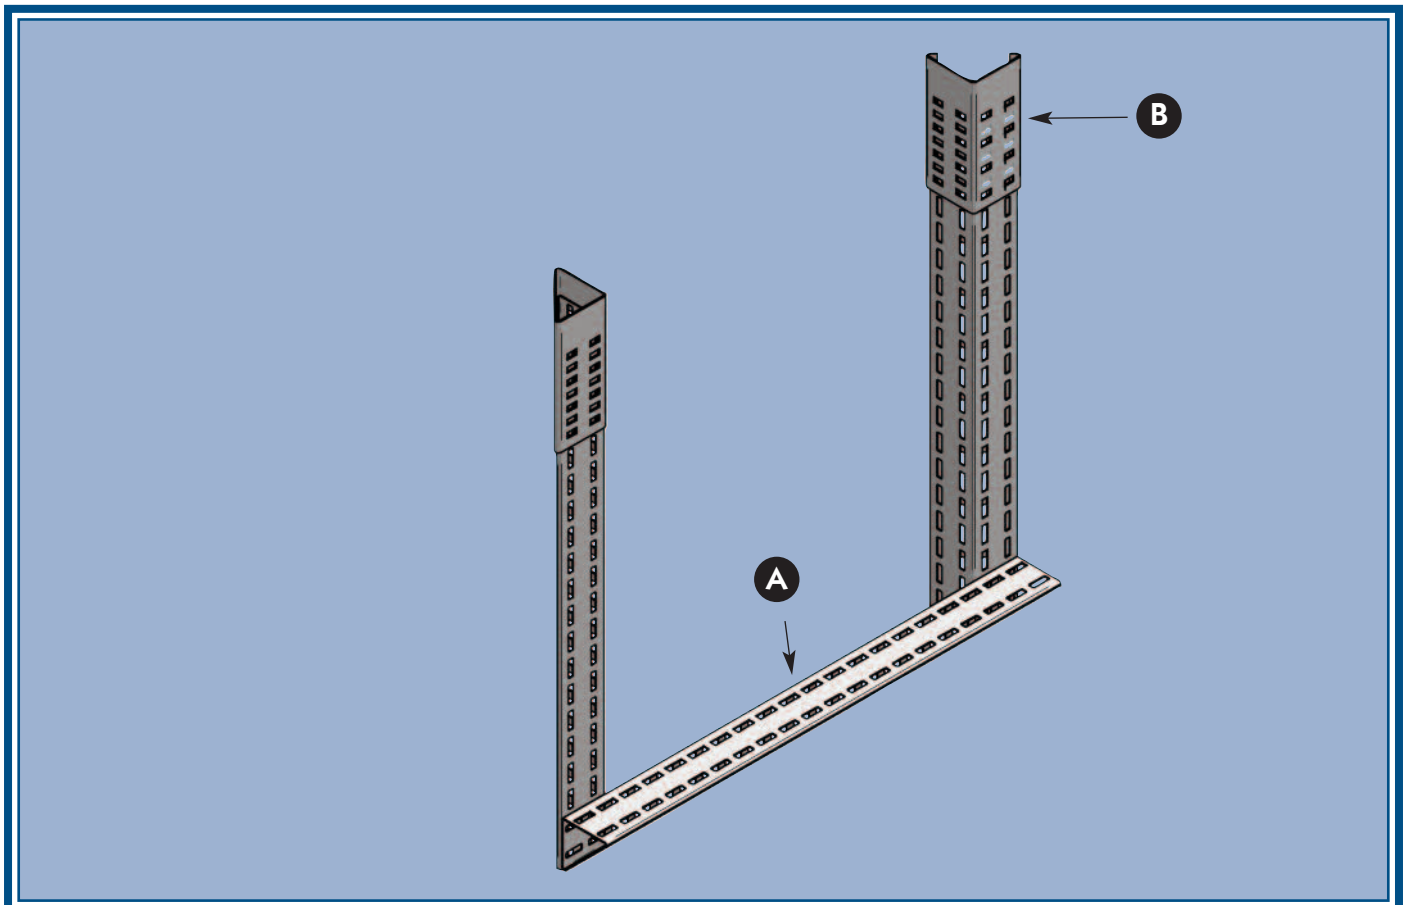

Three angle support channel 100

Three angle support channel 100		
Description	El. no	Weight kg
Square angle support channel 100	BVS2671	4,0

Welding bracket

Welding bracket		
Description	Art. no	Weight kg
Welding bracket	BVS2670	1,33