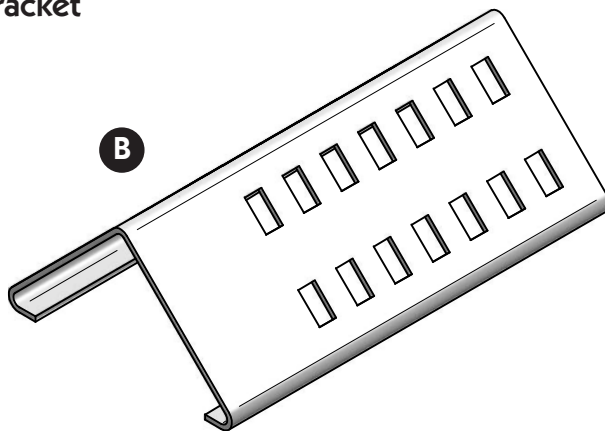

Welding bracket

Welding bracket		
Description	Art. no	Weight kg
Welding bracket	BVS2670	1,33